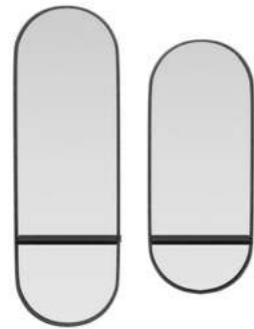

W1540 X D450 X H450 MM

APPEARS ON PAGES

70, 73, 74

CASEGOODS

NEW

RALPH

DIMENSIONS	W375 X D340 X H1500 MM
APPEARS ON PAGES	6, 16, 70, 76, 77

CLEO

DIMENSIONS	
CLEO L	W620 X D170 X H1920 MM
CLEO S	W620 X D170 X H1520 MM
APPEARS ON PAGES	92, 96

MANO

DIMENSIONS	
COFFEE TABLE	Ø800 X H310 MM
SIDE TABLE	Ø400 X H560 MM
APPEARS ON PAGES	79, 80, 105, 106, 108, 109, 142, 143