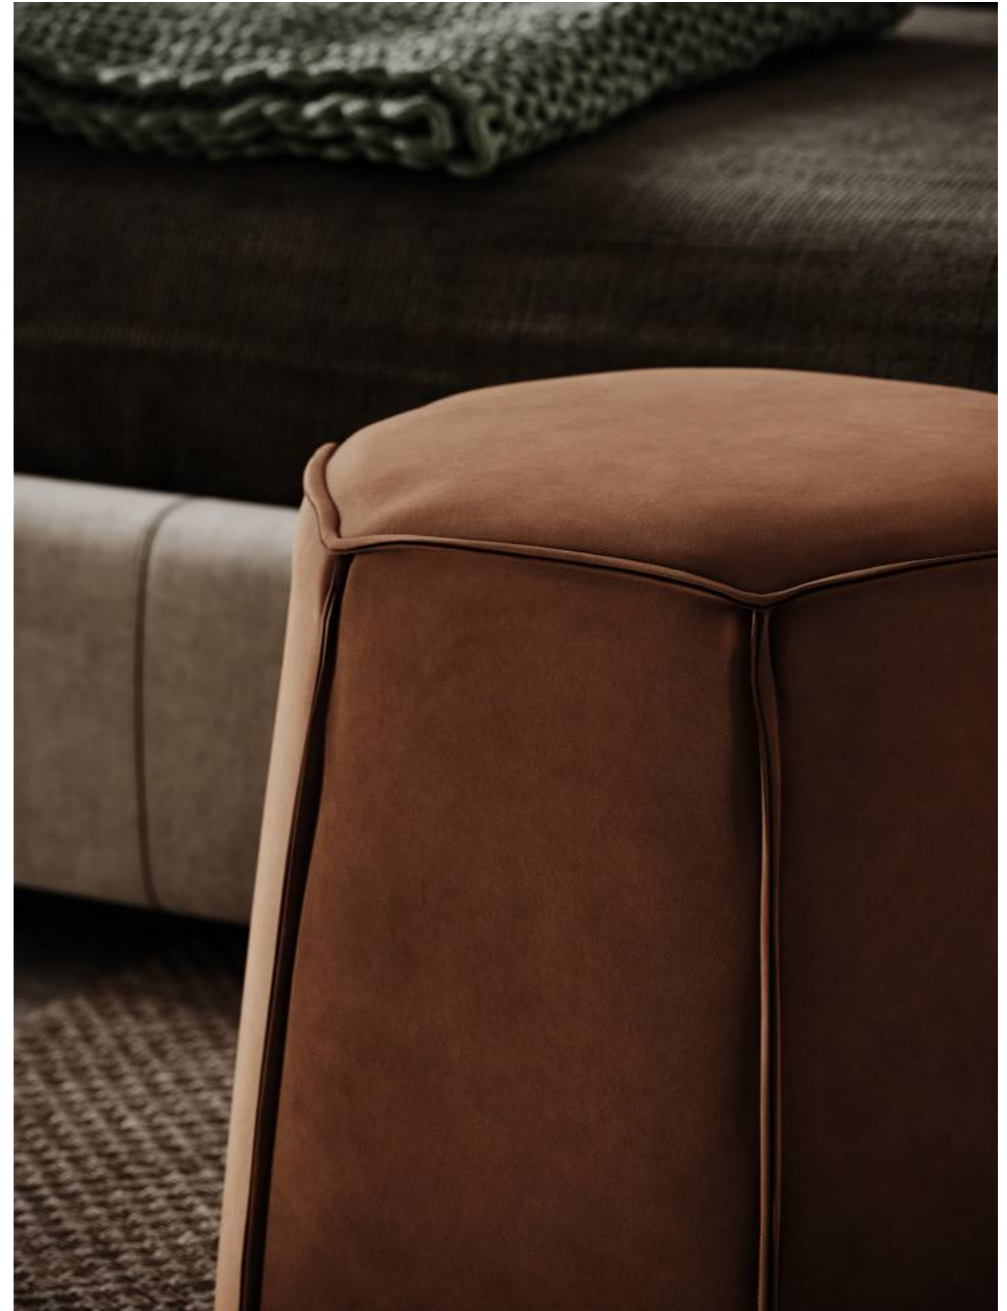

ANGLES POUF