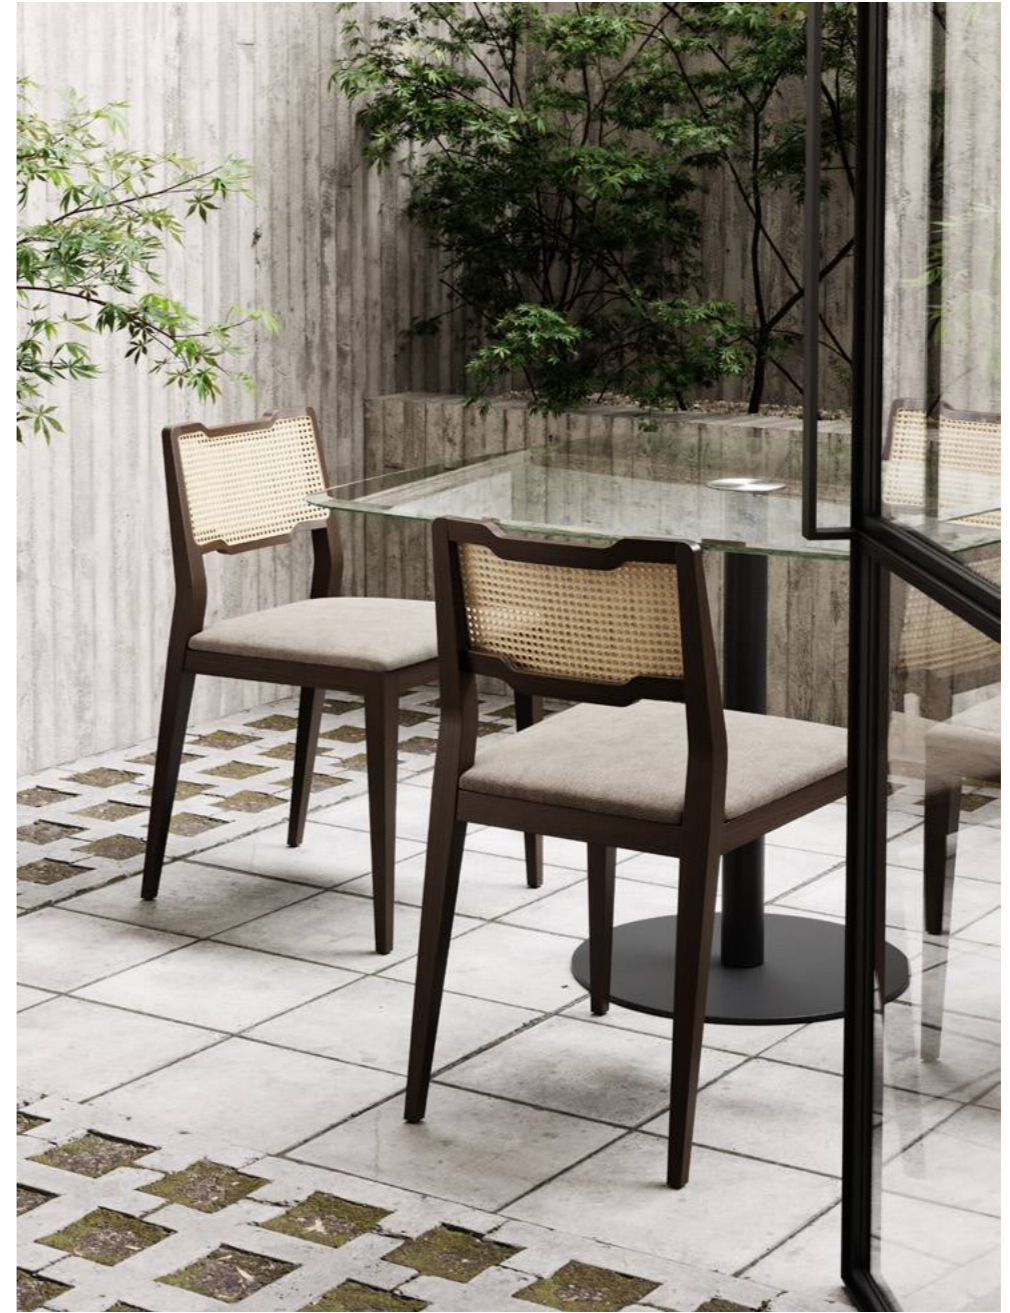

INSIDE COFFEE TABLE

INSIDE SIDE TABLE