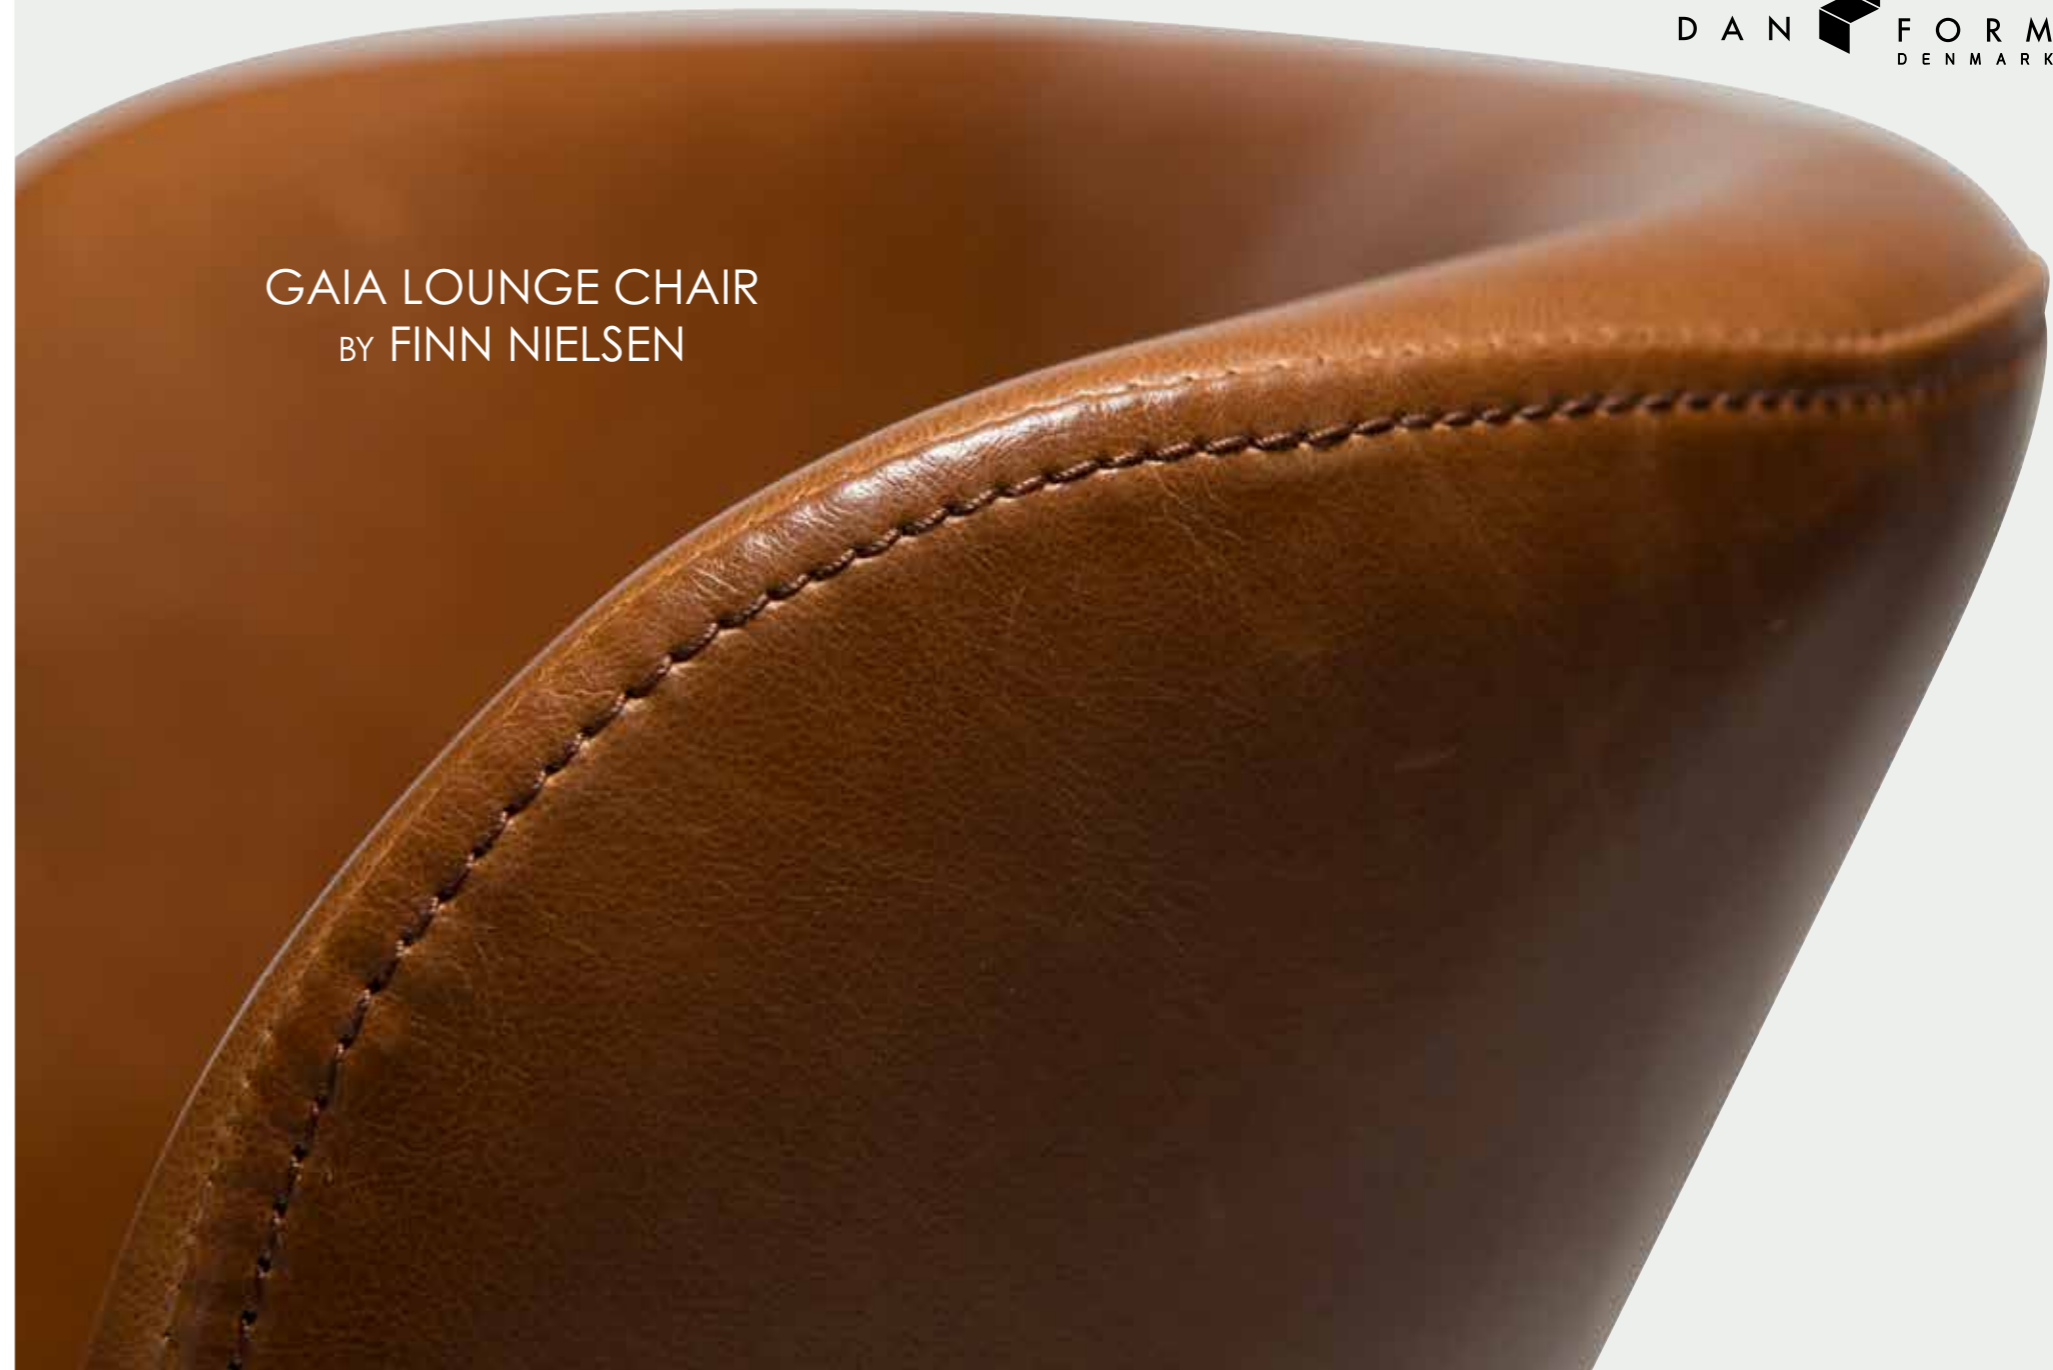

GAIA LOUNGE CHAIR
BY FINN NIELSEN

DAN FORM
DENMARK

GLAM CHAIR
BY FINN NIELSEN

100206102

100206104

100206103

100206105

100206106