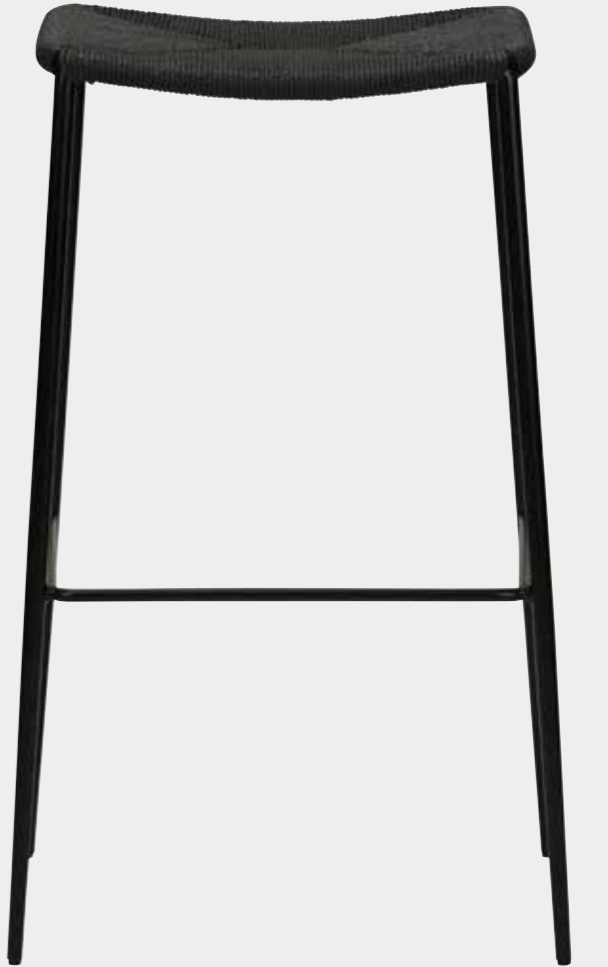

100232820

Natural: 300232820

Paper cord seat.
Legs in black powder coated metal.

Black: 300232810

STILETTO

DAN FORM
DENMARK

SWELL

100202302