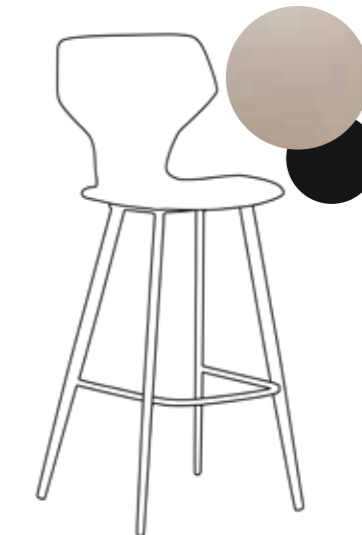

BAR: 200208108
COUNTER: 300208108