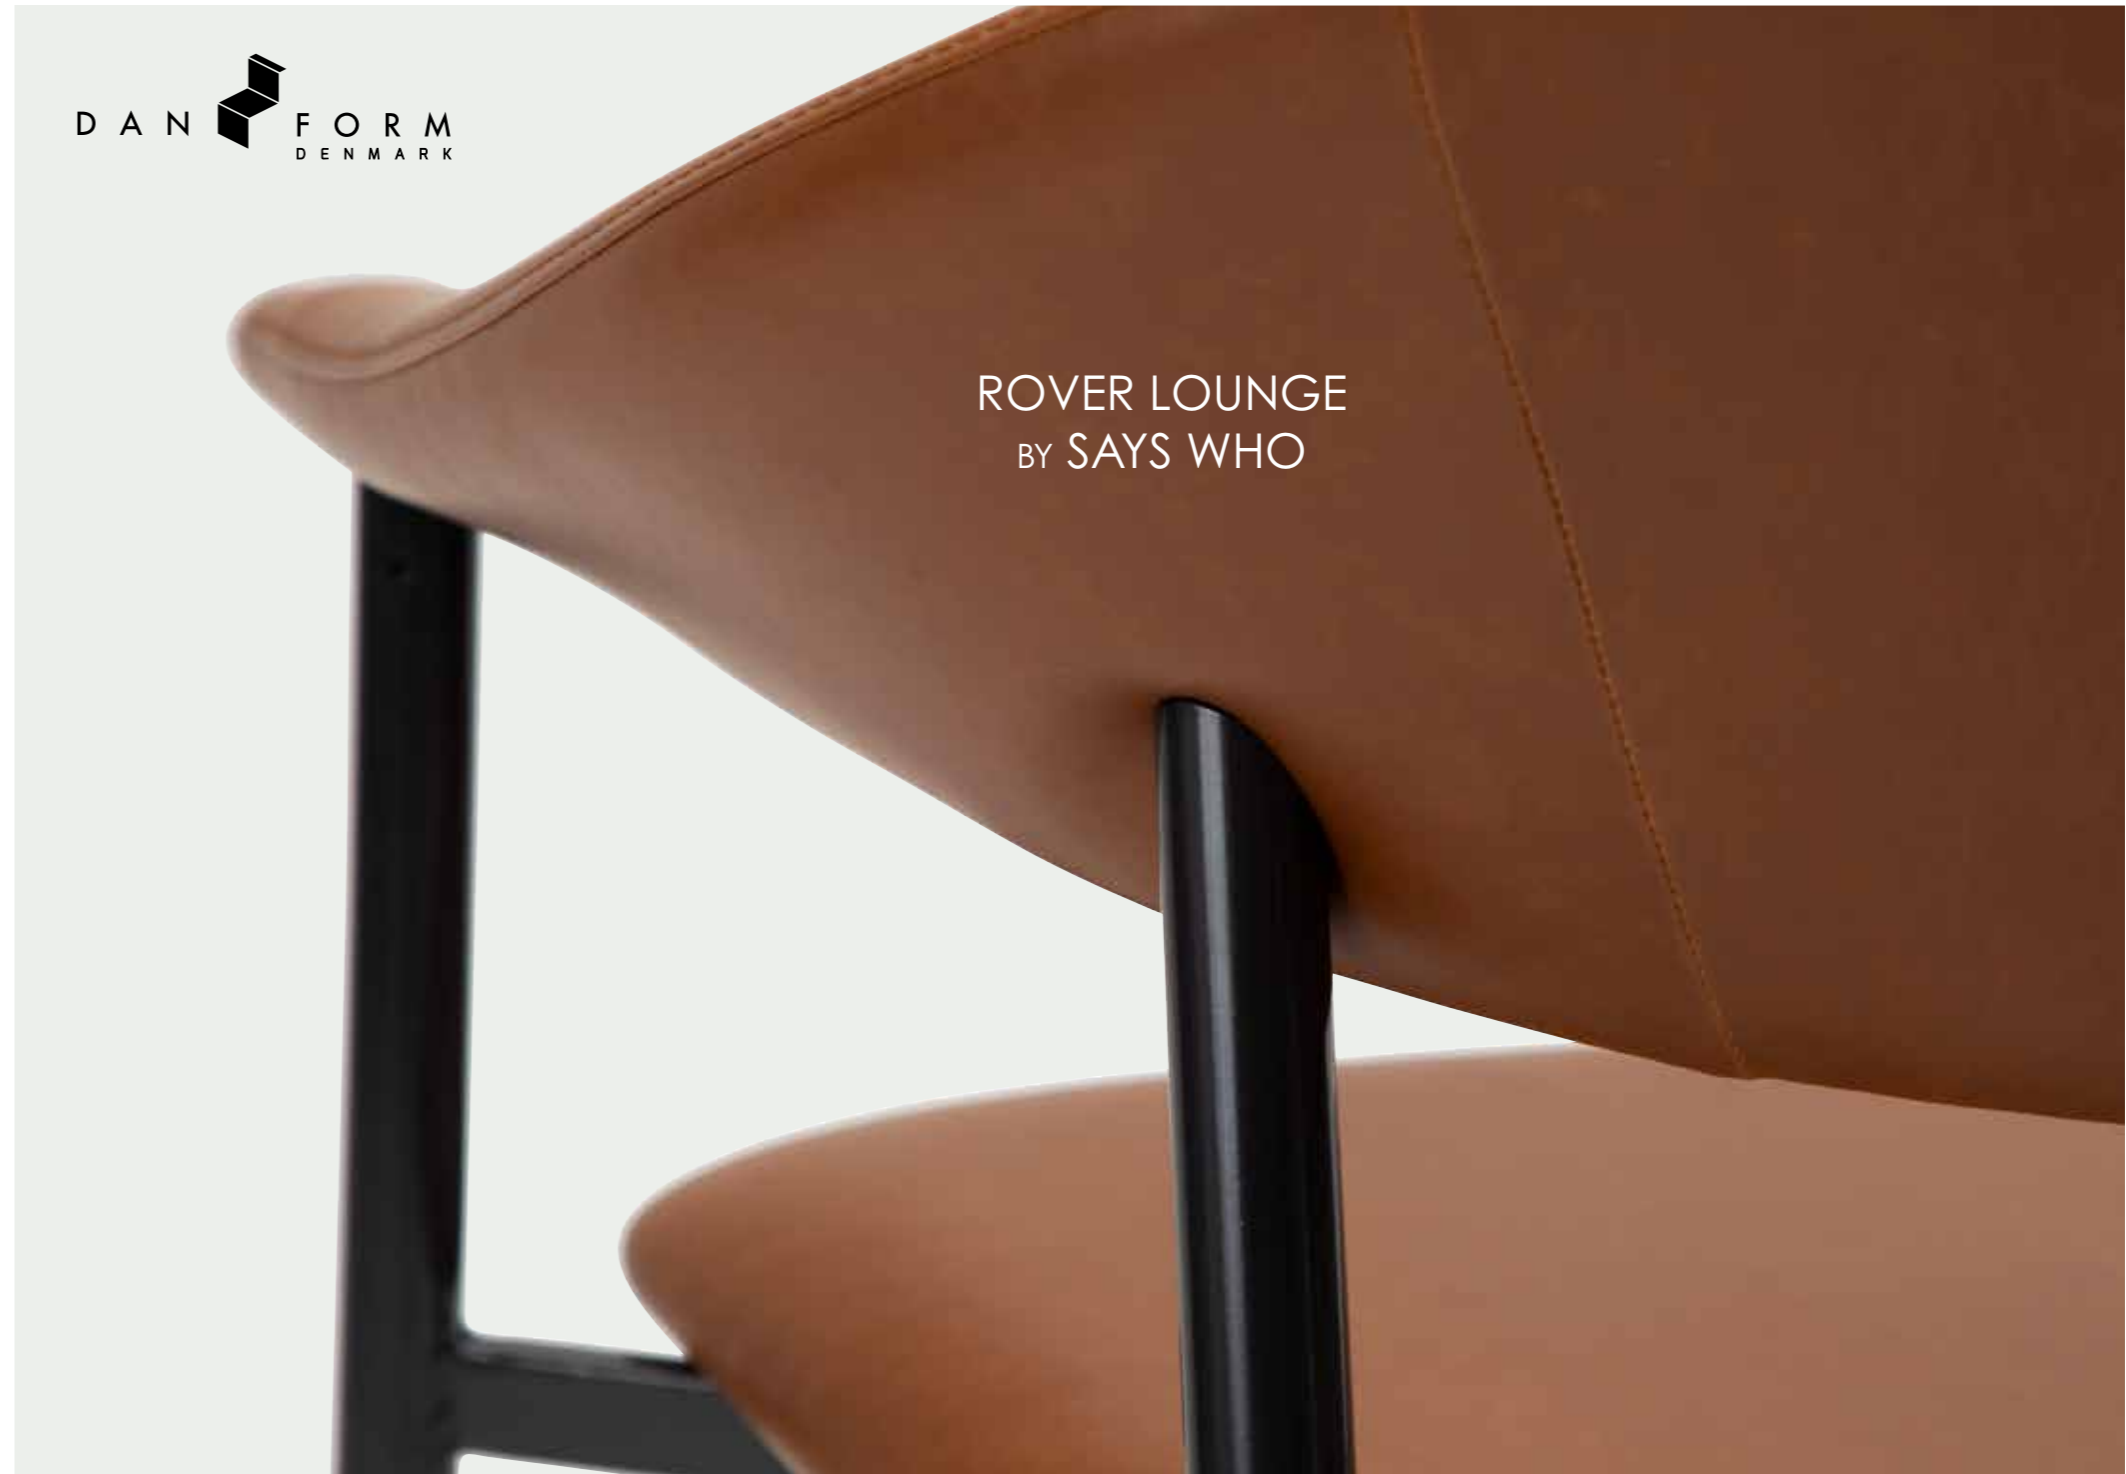

700370101

700370102

700370100

Available in art. leather.
Legs in black powder coated metal.

700370104

700370105

DAN FORM DENMARK

ROVER LOUNGE
BY SAYS WHO