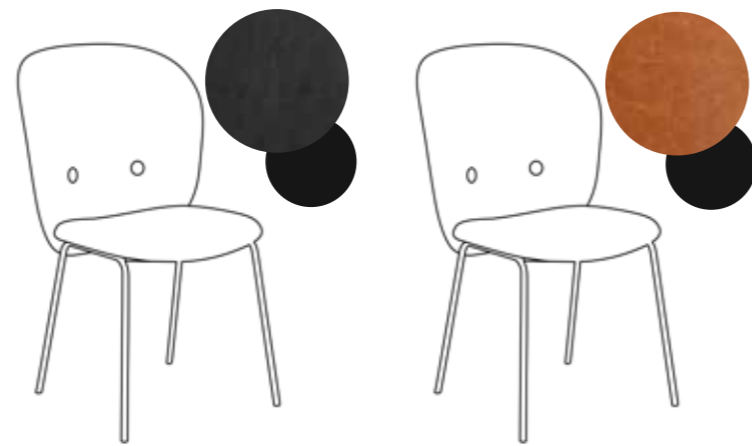

BOTO LOUNGE CHAIR
BY GEORGSEN

700310300

Available in art. leather
with black powder coated metal legs.

700310301

Bar: 200310300
Counter: 300310300

Bar: 200310304
Counter: 300310304

Available in art. leather
with black powder coated metal legs.

Bar: 200310301
Counter: 300310301

BOTO BAR & COUNTER STOOL
BY GEORGSEN

BRACE

100112103

100112104

Available in art. leather and bouclé fabric.
Legs in black powder coated metal.

100112100

100112101