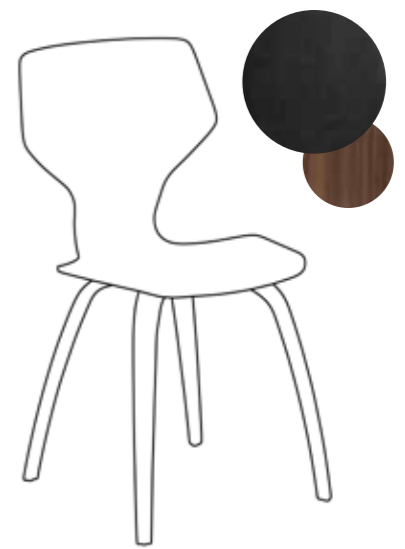

100208101

Available in form pressed wood veneer and upholstered in artificial leather.
Legs in wood veneer.

100208112

100208105

100208107

100208111

S.I.T BAR STOOL
BY SANNE PROTIN

BAR: 200208103
COUNTER: 300208103