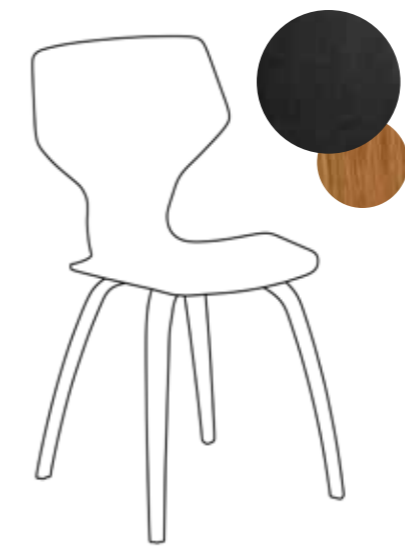

S.I.T
BY SANNE PROTIN

Available in form pressed wood veneer and upholstered in artificial leather.
Legs in wood veneer.

100208105