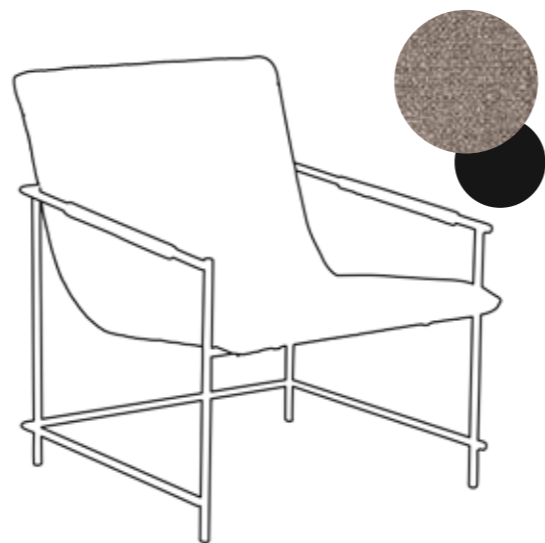

700700707

Bouclé fabric
with black powder coated frame.