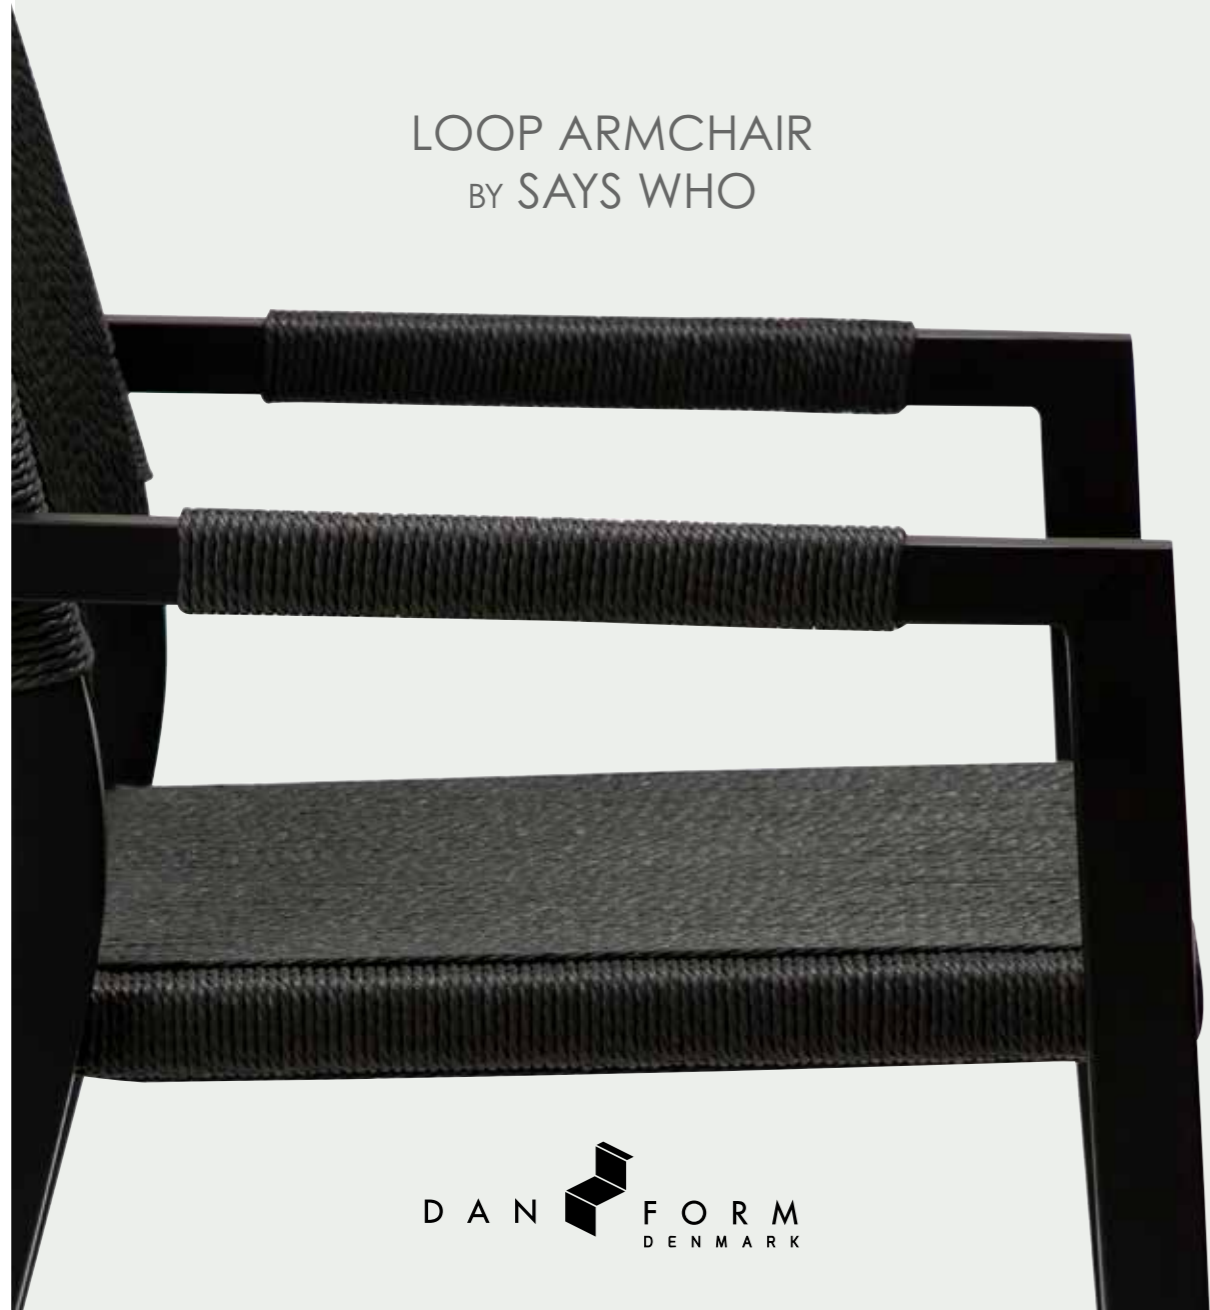

700675100

Available in velvet and fabric.
Legs in powder coated metal.

700675130

700675140

LOOP

100500700

Powder coated metal
with paper cord seat.

100500712

DAN FORM
DENMARK

LOOP CHAIR
BY SAYS WHO

LOOP

LOOP ARMCHAIR
BY SAYS WHO

DAN  FORM
DENMARK

100500705

Powder coated metal
with paper cord seat.

700500700