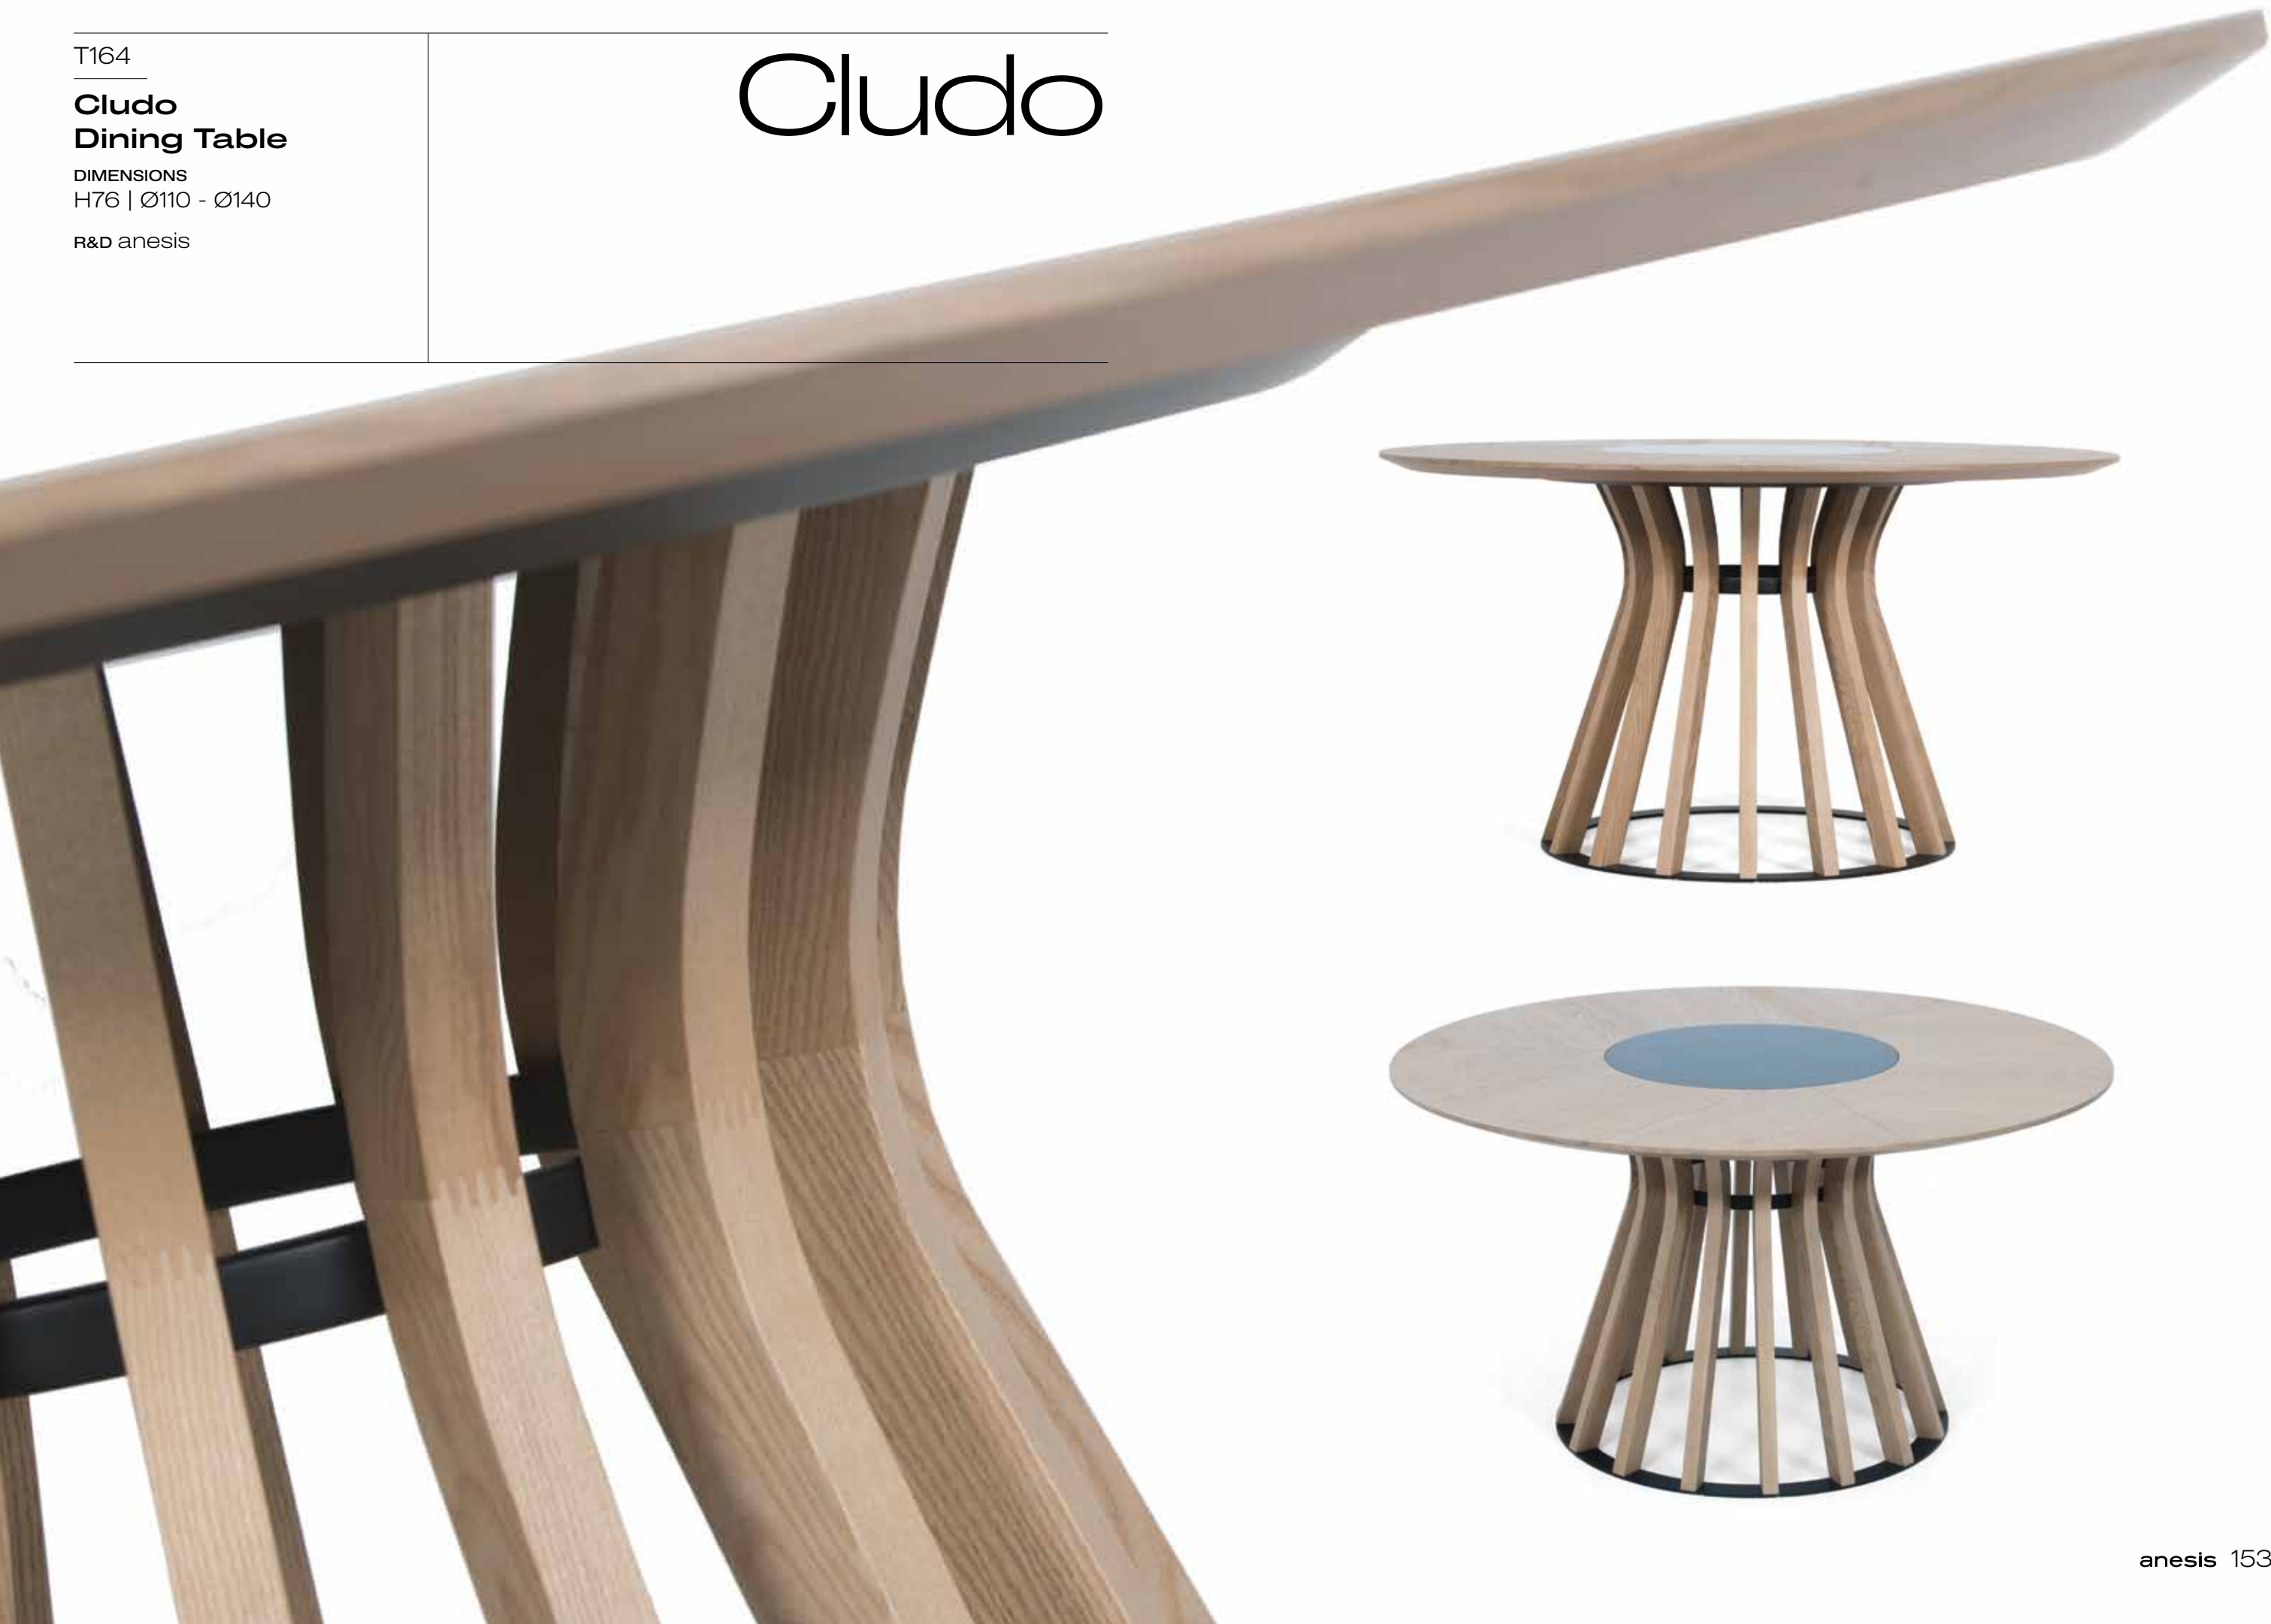

**Cludo
Dining Table**

DIMENSIONS
H76 | Ø110 - Ø140

R&D anesis

Cludo

A64

Tallia

DIMENSIONS
H86 X W50 X D55

R&D anesis