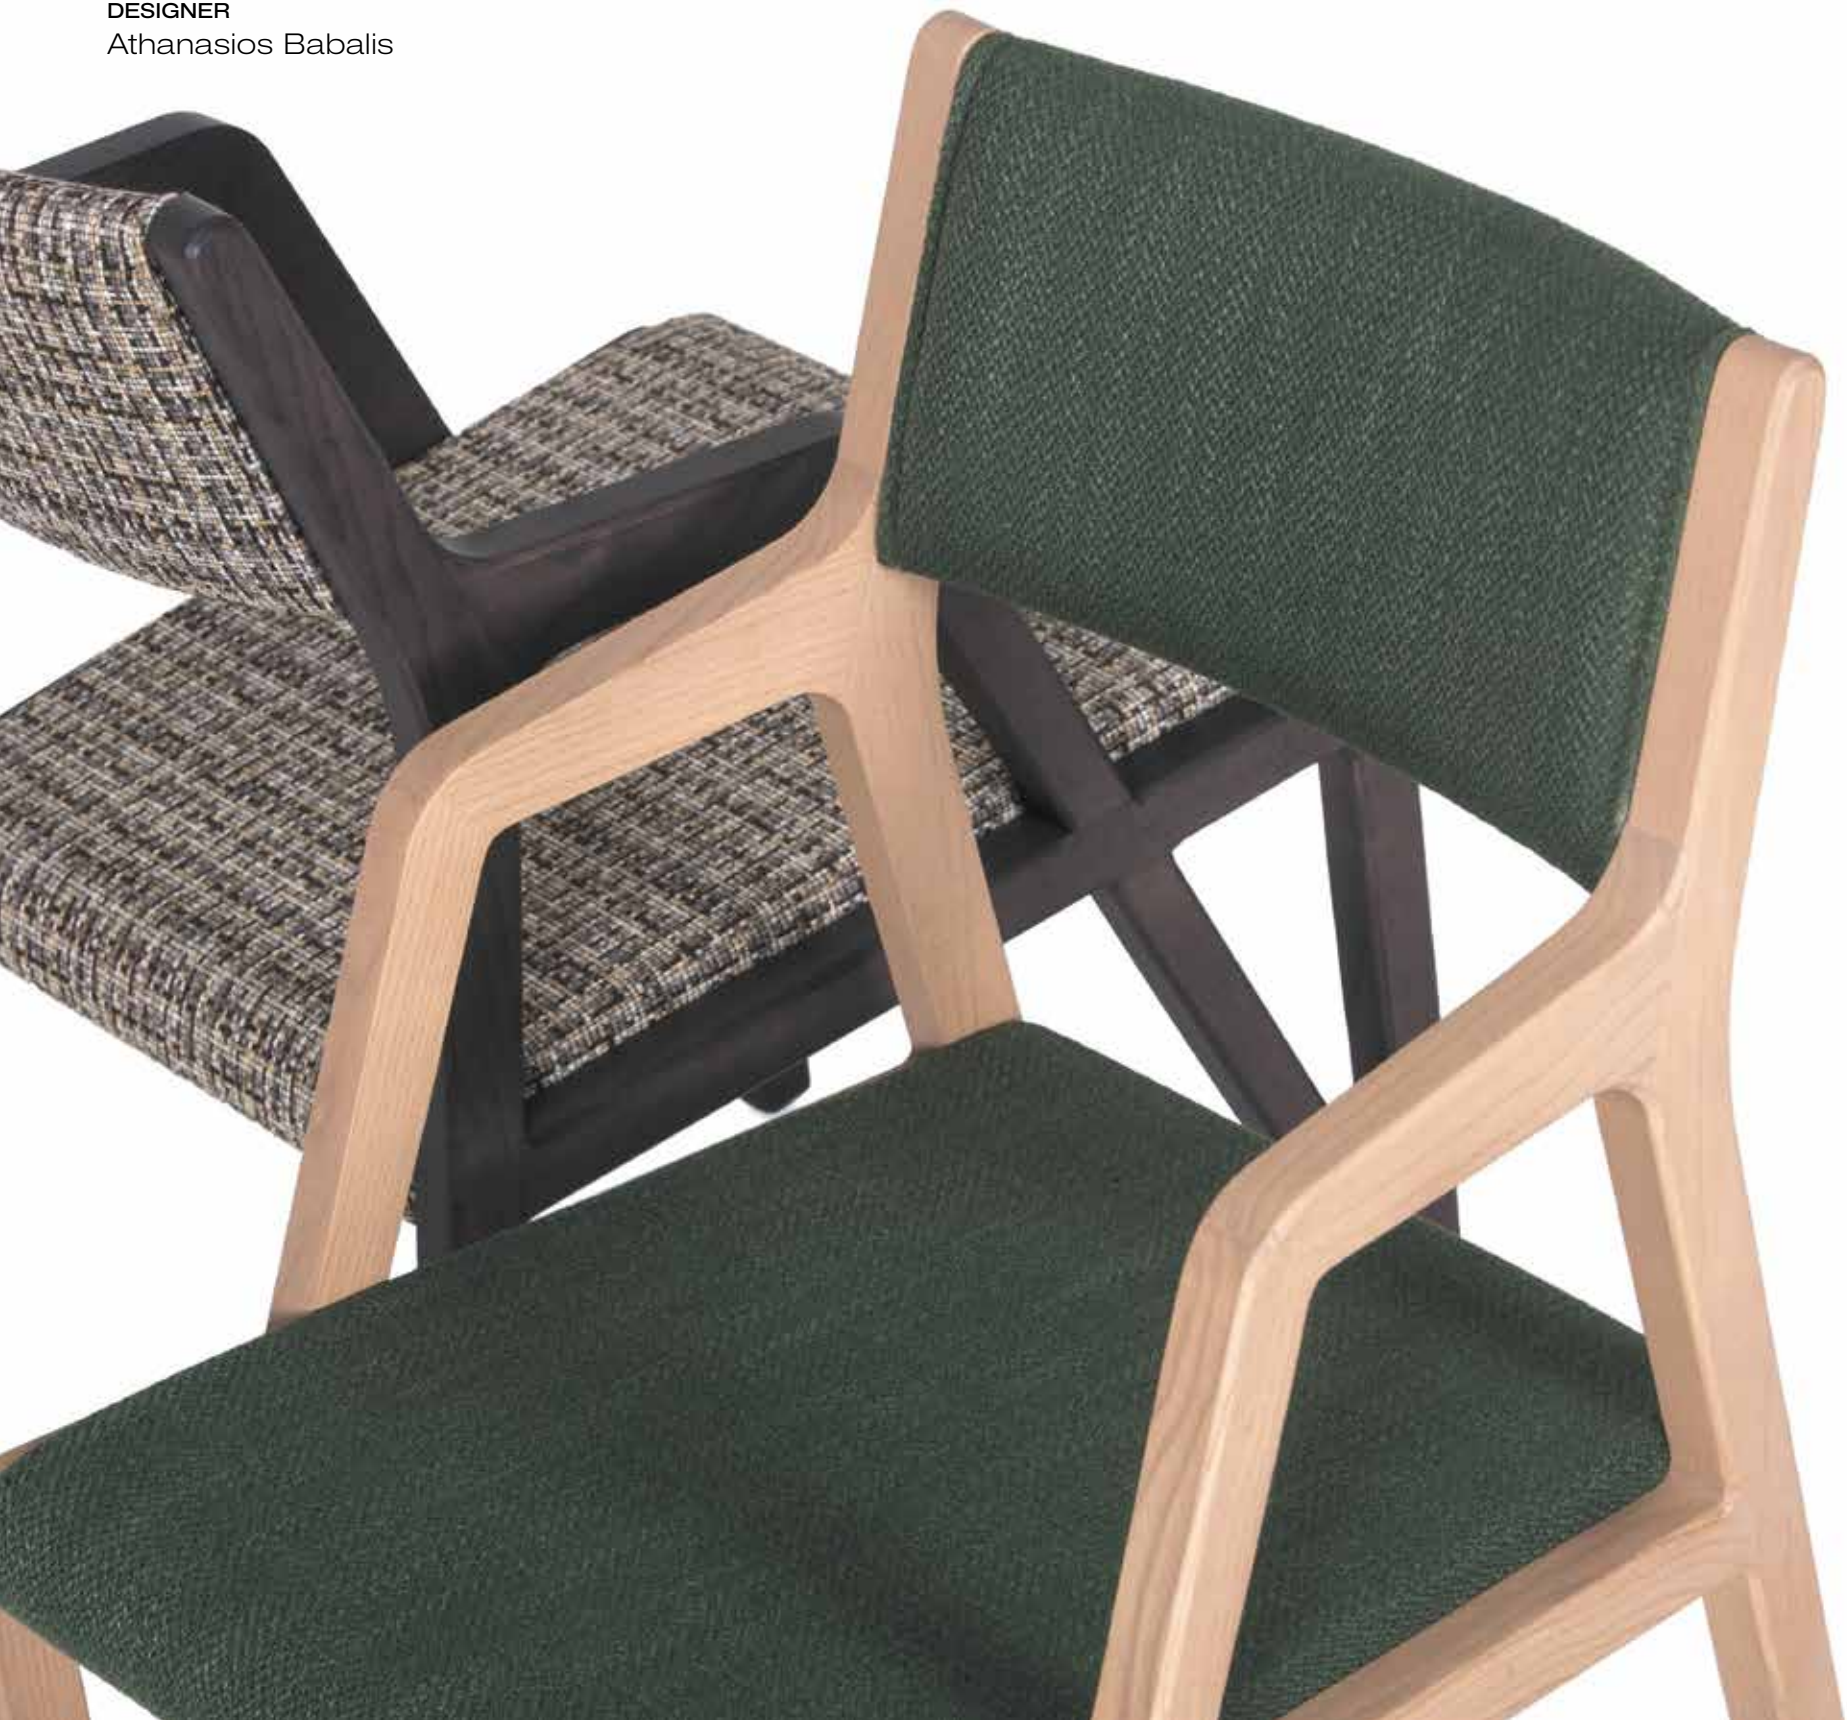

DIMENSIONS

H85 X W53 X D61

DESIGNER

Athanasios Babalis

Zoe

A85

Zoe

DIMENSIONS
H85 X W50 X D60