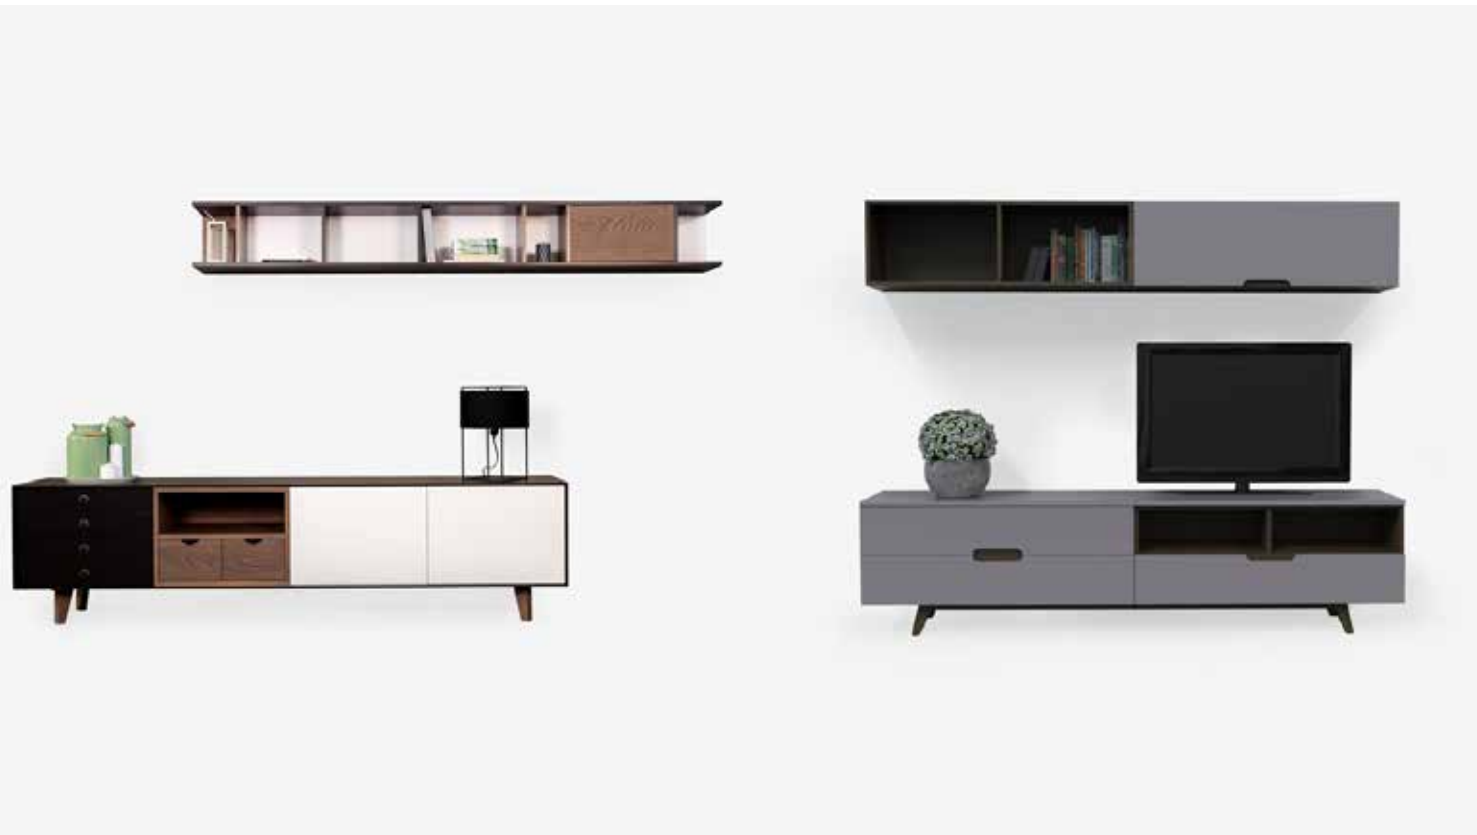

Norma

S305

Norma Wall Unit

DIMENSIONS
Suggested
Length, 2,40m

R&D anesis

Narea

S306

Narea Wall Unit

DIMENSIONS
Suggested
Length, 2,20m

R&D anesis

Tekka

B602

Tekka Bookcase

DIMENSIONS
200 x 200 x 35

DESIGNER
George Bosnas